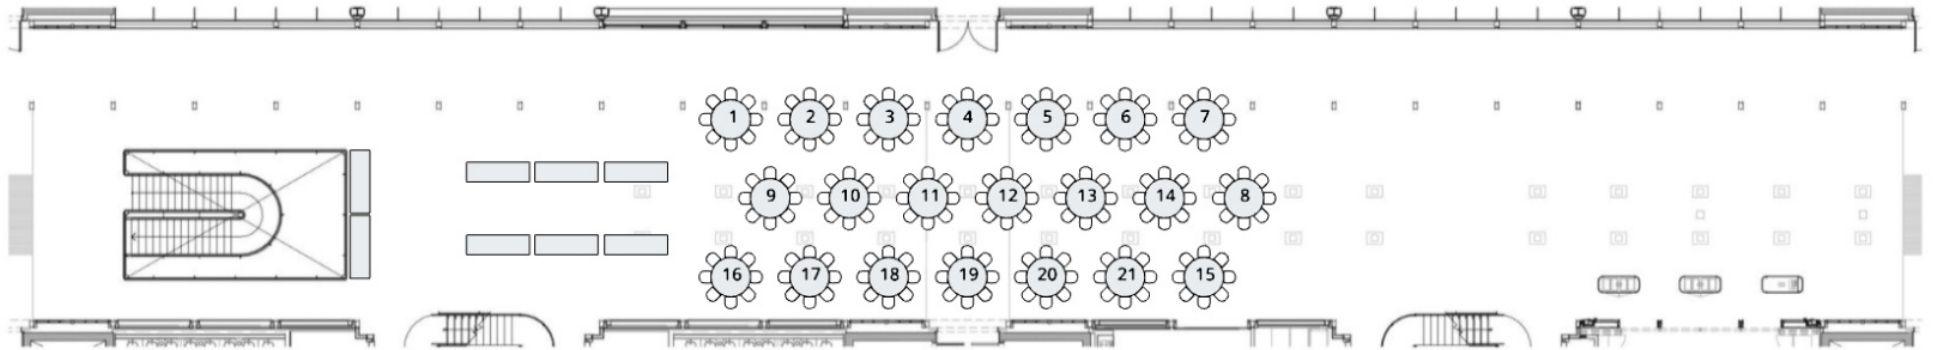

Frick - Taylor Commons
Buffet Dinner
Seating at Rounds with two double sided buffet lines
160 Guests

20 Feet