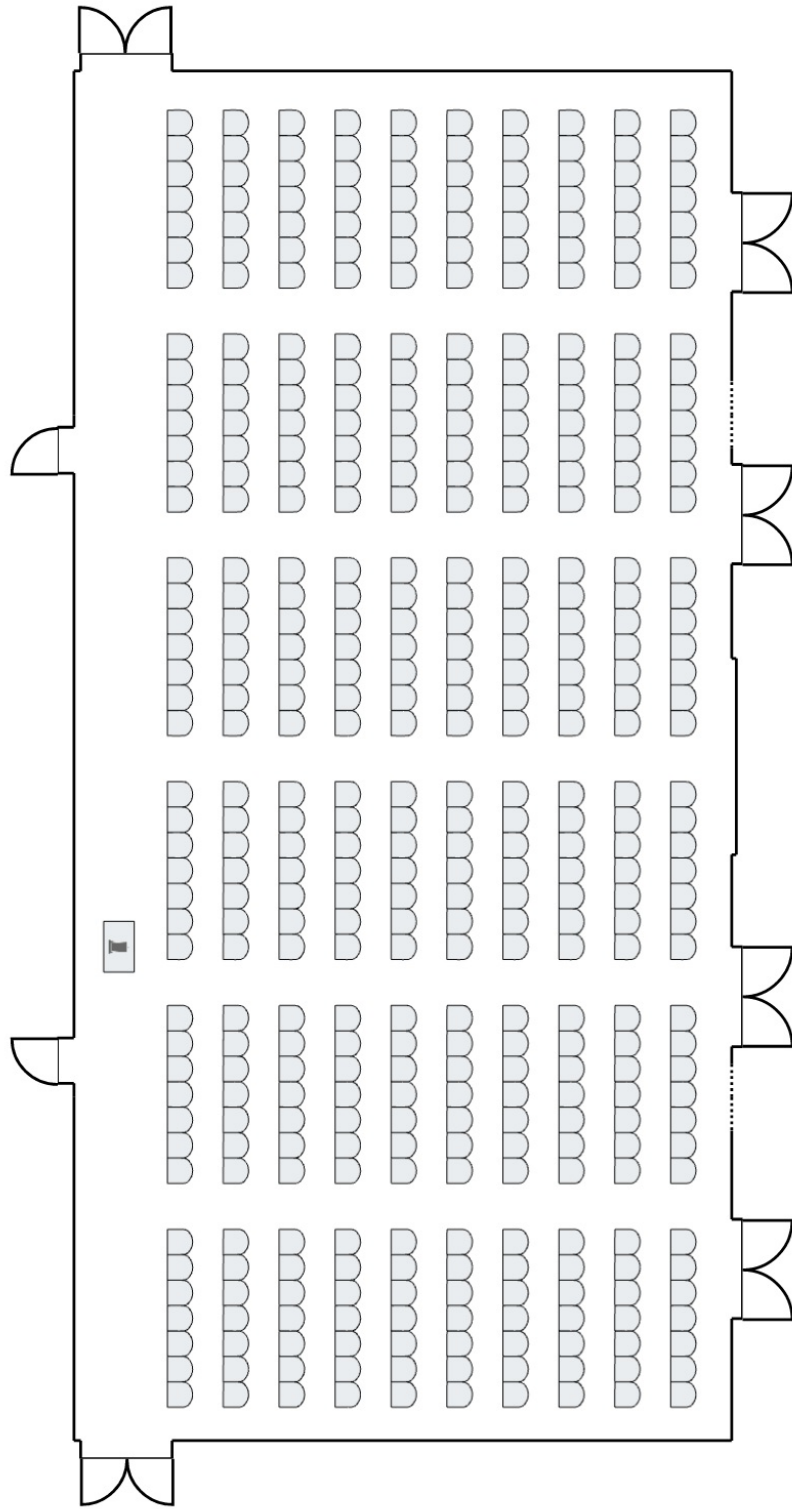

MPR A B C Classroom

Headcount: 420

5 Feet

Equipment List

[0 Total Tables, 420 Total Chairs]

420 20" X 20" Banquet

1 2' X 3.33' Podium